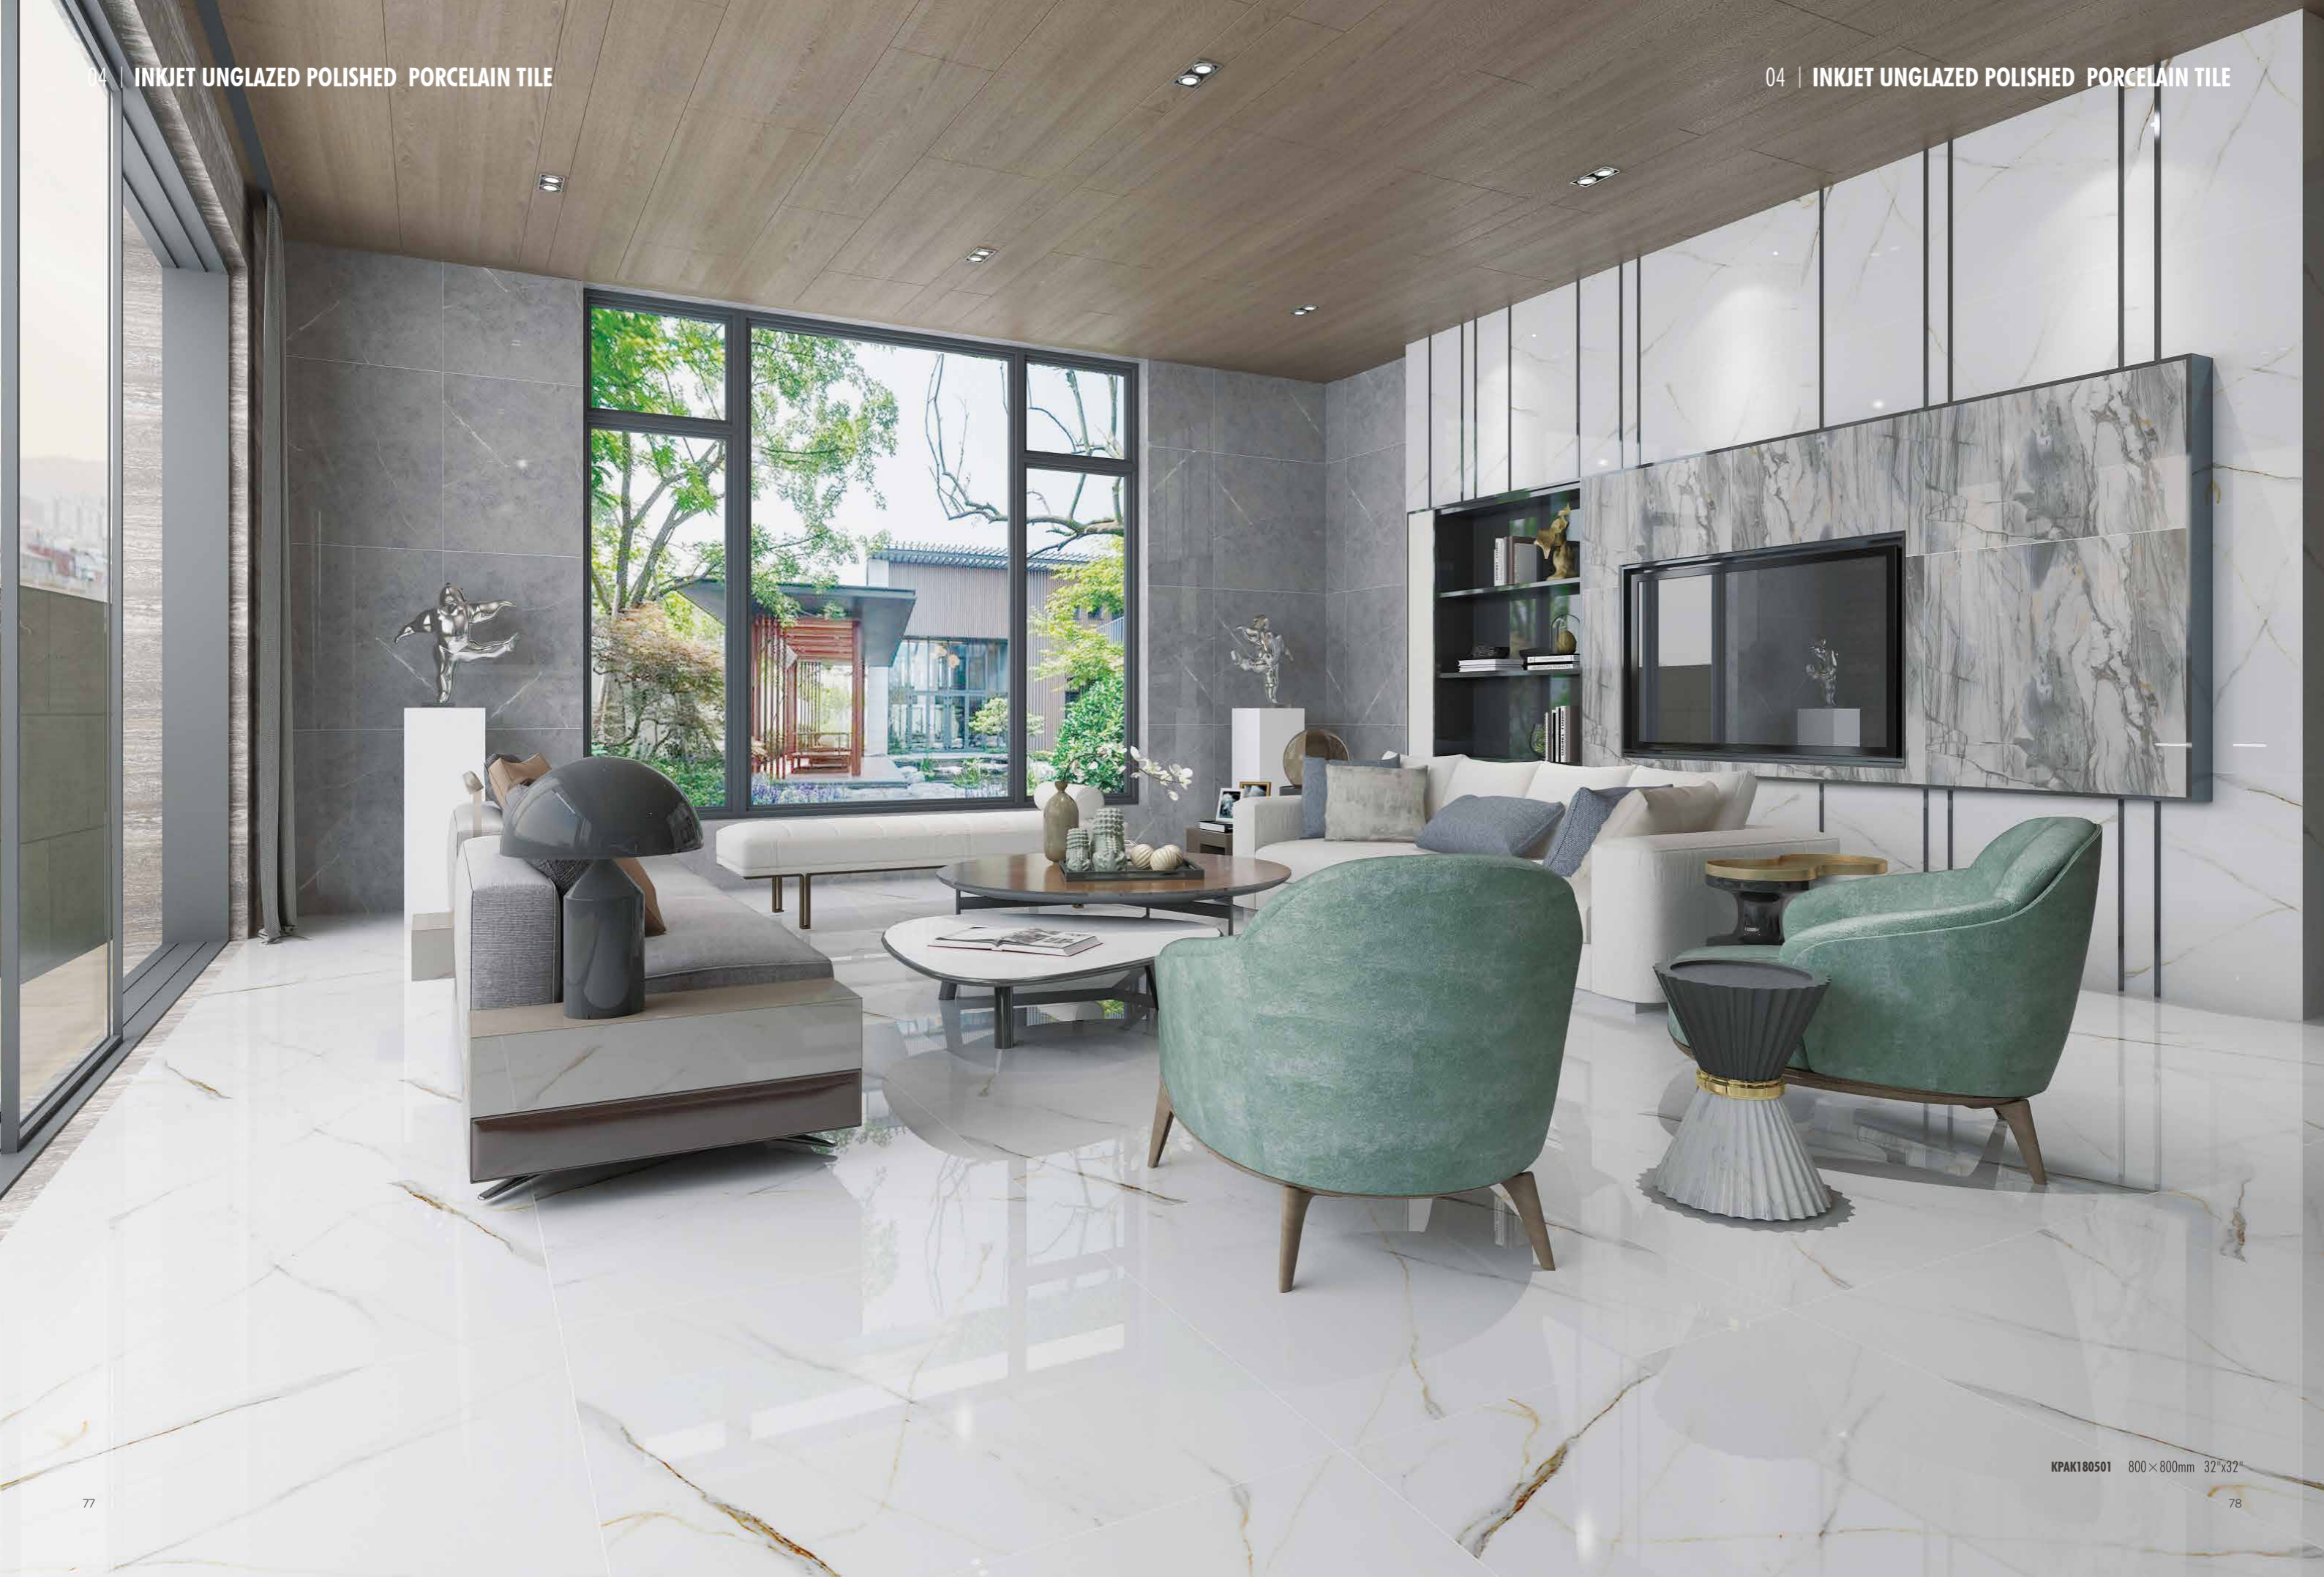

**HPAC180108 ( 8 PATTERNS )** GLOSSY  
800x800mm 32"x32"

PASCAL

**KPAK180113 ( 12 PATTERNS )** GLOSSY  
800x800mm 32"x32"

THOR L

**TPAC80-1116 ( 8 PATTERNS )** GLOSSY  
800x800mm 32"x32"

FLORENTINA GREY

SIZE: