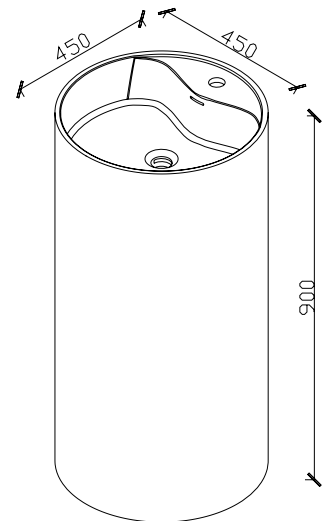

PS-8831

规格size(mm):
1650*760*680

PS-8832
规格size(mm):
1750*720*680

PS-8833

规格size(mm):
1600*980*600
1800*1100*620

PS-8835

规格size(mm):
1520*800*560
1650*820*560
1800*870*560

柱盆

Freestanding basin

享受水和艺术的双重舒适，这里的每一刻都让你陶醉

Enjoy the double comfort of water and art. Every moment here makes you intoxicated.

PS-6601

规格size(mm):
400*400*900

PS-6602

规格size(mm):
A款: 400*400*850
B款: 450*450*900
C款: 420*420*850

PS-6603

规格size(mm):
450*450*850

PS-6605

规格size(mm):
450*400*900

PS-6606

规格size(mm):

A款: 350*350*830

B款: 400*350*850

PS-6608

规格size(mm):

450*450*900

PS-6609
规格size(mm):
600*420*900

PS-6610
规格size(mm):
600*400*900

PS-6616

规格size(mm):

A款: 400*400*900