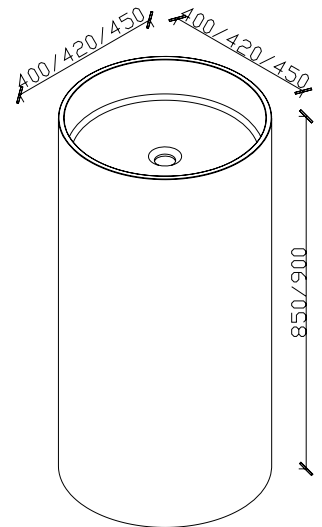

PS-8831

规格size(mm):
1650*760*680

PS-8832
规格size(mm):
1750*720*680

PS-8833

规格size(mm):
1600*980*600
1800*1100*620

PS-8835

规格size(mm):
1520*800*560
1650*820*560
1800*870*560

柱盆

Freestanding basin

享受水和艺术的双重舒适，这里的每一刻都让你陶醉

Enjoy the double comfort of water and art. Every moment here makes you intoxicated.

PS-6601

规格size(mm):
400*400*900

PS-6602

规格size(mm):
A款: 400*400*850
B款: 450*450*900
C款: 420*420*850

PS-6603

规格size(mm):
450*450*850

PS-6605

规格size(mm):
450*400*900

PS-6606

规格size(mm):

A款: 350*350*830

B款: 400*350*850

PS-6608

规格size(mm):

450*450*900

PS-6609
规格size(mm):
600*420*900

PS-6610
规格size(mm):
600*400*900

PS-6616

规格size(mm):

A款: 400*400*900